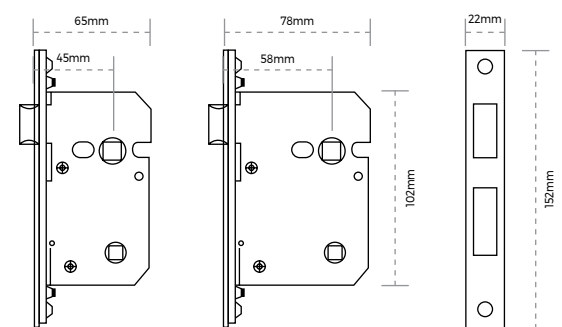

3 Lever Sashlock

SPÄRKA fire rated 3 lever mortice sashlocks are ideal for commercial and domestic use.

SKU	Size	Intumescent	Finish	Package Type	Qty
LL1017.NPL	65mm	No	Nickel Plated	Retail Bag	1
LL1019.NPL	65mm	Yes	Nickel Plated	Retail Bag	1
LL1011.NPL	65mm	No	Nickel Plated	Trade Packed	1
LL1016.NPL	78mm	No	Nickel Plated	Retail Bag	1
LL1018.NPL	78mm	Yes	Nickel Plated	Retail Bag	1
LL1010.NPL	78mm	No	Nickel Plated	Trade Packed	1

TECHNICAL

BS EN 12209:2016

Bathroom Sashlock

SPÄRKA fire rated bathroom sashlock is ideal for commercial and domestic use.

SKU	Size	Intumescent	Finish	Package Type	Qty
LL1215.NPL	65mm	No	Nickel Plated	Retail Bag	1
LL1020.NPL	65mm	Yes	Nickel Plated	Retail Bag	1
LL1211.NPL	65mm	No	Nickel Plated	Trade Packed	1
LL1214.NPL	78mm	No	Nickel Plated	Retail Bag	1
LL1021.NPL	78mm	Yes	Nickel Plated	Retail Bag	1
LL1210.NPL	78mm	No	Nickel Plated	Trade Packed	1

TECHNICAL

BS EN 12209:2016