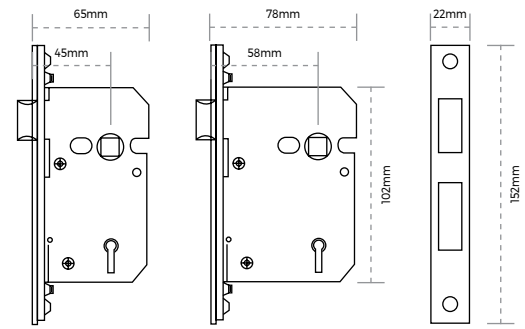

3 Lever Sashlock

SPÄRKA fire rated 3 lever mortice sashlocks are ideal for commercial and domestic use.

SKU	Size	Intumescent	Finish	Package Type	Qty
LL1017.NPL	65mm	No	Nickel Plated	Retail Bag	1
LL1019.NPL	65mm	Yes	Nickel Plated	Retail Bag	1
LL1011.NPL	65mm	No	Nickel Plated	Trade Packed	1
LL1016.NPL	78mm	No	Nickel Plated	Retail Bag	1
LL1018.NPL	78mm	Yes	Nickel Plated	Retail Bag	1
LL1010.NPL	78mm	No	Nickel Plated	Trade Packed	1

TECHNICAL

BS EN 12209:2016

Bathroom Sashlock

SPÄRKA fire rated bathroom sashlock is ideal for commercial and domestic use.

SKU	Size	Intumescent	Finish	Package Type	Qty
LL1215.NPL	65mm	No	Nickel Plated	Retail Bag	1
LL1020.NPL	65mm	Yes	Nickel Plated	Retail Bag	1
LL1211.NPL	65mm	No	Nickel Plated	Trade Packed	1
LL1214.NPL	78mm	No	Nickel Plated	Retail Bag	1
LL1021.NPL	78mm	Yes	Nickel Plated	Retail Bag	1
LL1210.NPL	78mm	No	Nickel Plated	Trade Packed	1